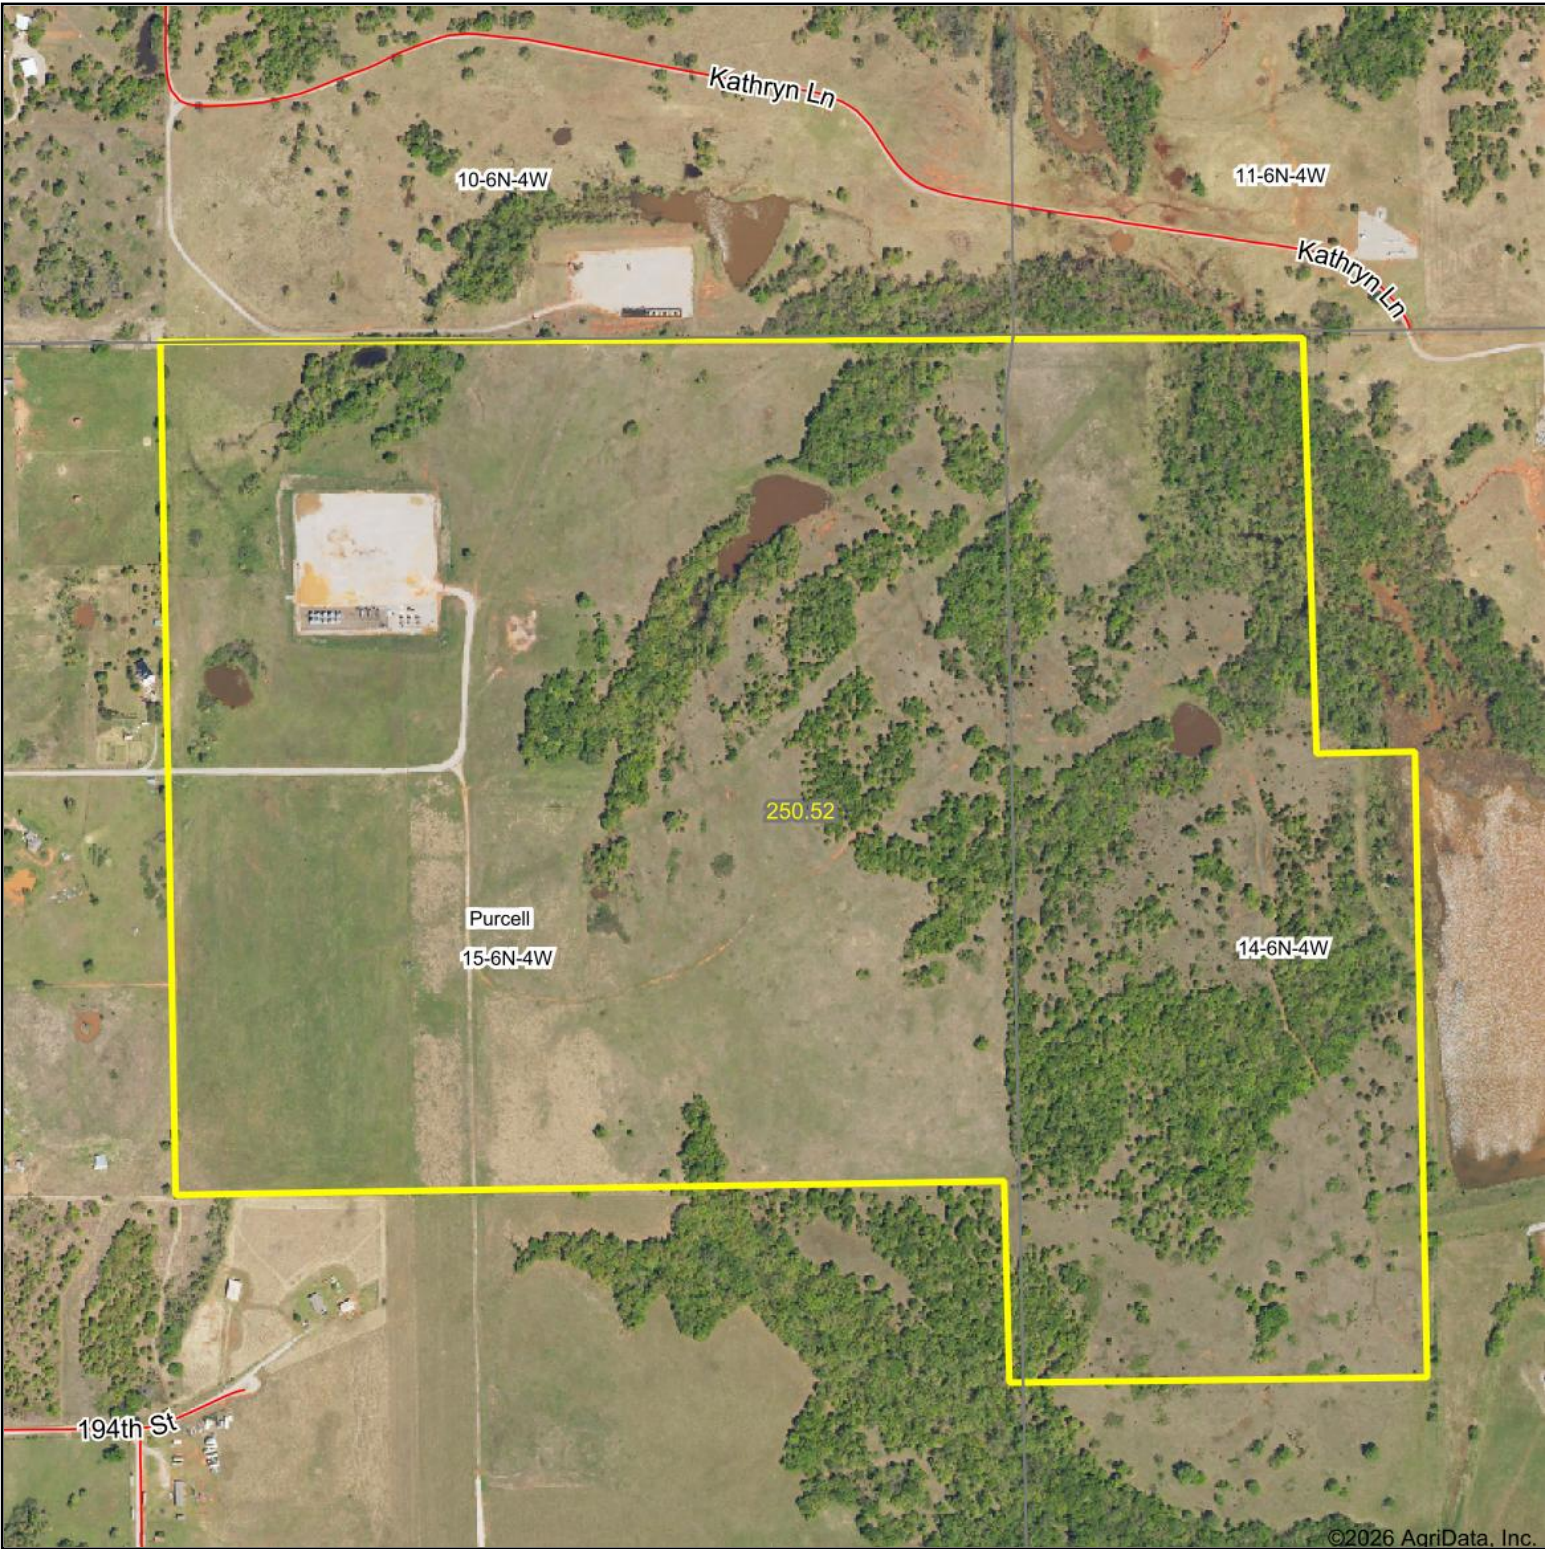

Aerial Map

©2026 AgriData, Inc.

Boundary Center: 34.996121, -97.602356

15-6N-4W
McClain County
Oklahoma

Maps Provided By:
 **surety**[®]
CUSTOMIZED ONLINE MAPPING
© AgriData, Inc. 2025 www.AgriDataInc.com